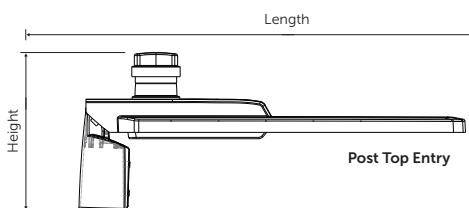

Dimension are for Post Top entry

7 Year Gold Warranty

Code	W	Description	Lm	Temp	Lm/W	Weight	Windage	WxHxL (mm)
11700	30	Alto LED Street Light, WAB	4500	4000K	150	1.5Kg	0.06M ²	146x248x409
11890	30	30W Alto LED Street Light , CAB	4500	4000K	150	1.5Kg	0.06M ²	146x248x409
11891	30	30W Alto LED Street Light, MAB	4500	4000K	150	1.5Kg	0.06M ²	146x248x409
11701	50	50W Alto LED Street Light, WAB	7500	4000K	150	1.5Kg	0.06M ²	146x248x409
11892	50	50W Alto LED Street Light, CAB	7500	4000K	150	1.5Kg	0.06M ²	146x248x409
11893	50	50W Alto LED Street Light, MAB	7500	4000K	150	1.5Kg	0.06M ²	146x248x409
11702	75	75W Alto LED Street Light, WAB	11250	4000K	150	2.4Kg	0.09M ²	174x249x515
11894	75	75W Alto LED Street Light, CAB	11250	4000K	150	2.4Kg	0.09M ²	174x249x515
11895	75	75W Alto LED Street Light, MAB	11250	4000K	150	2.4Kg	0.09M ²	174x249x515
11703	100	100W Alto LED Street Light, WAB	15000	4000K	150	2.4Kg	0.09M ²	174x249x515
11896	100	100W Alto LED Street Light, CAB	15000	4000K	150	2.4Kg	0.09M ²	174x249x515
11897	100	100W Alto LED Street Light, MAB	15000	4000K	150	2.4Kg	0.09M ²	174x249x515
11704	150	150W Alto LED Street Light, WAB	22500	4000K	150	3.3Kg	0.12M ²	194x251x610
11705	-	76mm Spigot for Alto LED Street Light	-	-	-	-	-	-
31139	-	Photocell for Alto LED Street Light	-	-	-	-	-	-
90494	-	200mm Outreach Arm Bracket - Single	-	-	-	-	-	-
90495	-	200mm Outreach Arm Bracket - Double	-	-	-	-	-	-
90579	-	Alto Wall Mounting Bracket	-	-	-	-	-	-